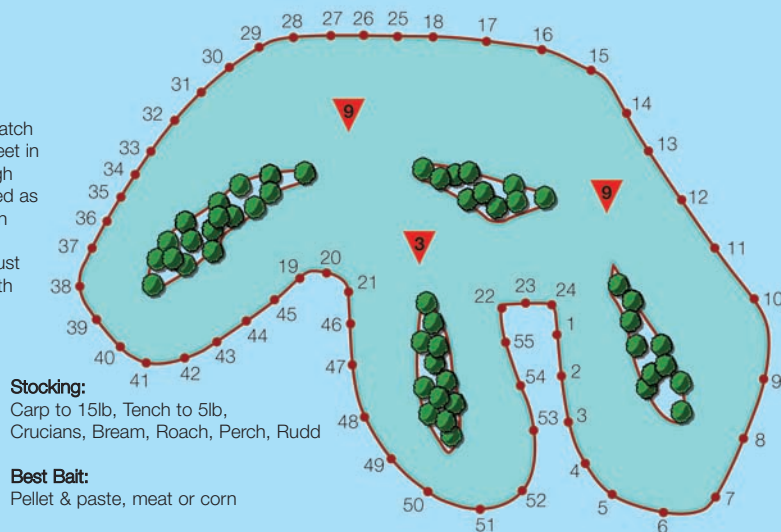

Great Catch!

white acres fantastic lakes

Sky TV's Keith Arthur

white acres fantastic lakes

pollawyn

55 Pegs, 3.5 Acres

Pollawyn holds the Complex Match Record. Depths range from 3 feet in the margins to 8 feet on the high bank. Careful plumbing is needed as some pegs have shallow bars in them. 100lb weights are not uncommon so strong tackle must be used. No 14 & 16 elastic with 4lb to 6lb hook length.

python

37 Pegs, 1.7 Acres

Python is a Snake Style Lake with a bay at one end. Average depth approximately 6 feet with 3 feet in the margin. It has a good head of small fish with tench to 5lb crucians roach and rudd. This lake fishes better first thing in the morning or last thing at night. Lighter elastics with smaller lines will give you more bites.

● peg with wheelchair access

jenny's lake

50 Pegs, 5 Acres

Jenny's is the ideal Lake to take younger anglers as you can get bites all day on the pole at 4m. Bigger fish come to the lead or feeder out towards the island. Average depths from 4 feet to 6 feet.

Best Baits:

All bait will work on this lake the bigger the bait, the bigger the fish

trelawney

32 Pegs 2.3 Acres

Trelawney is designed for the waggler feeder & pole. Approximately 20m wide. Depths range from 3 feet to 7 feet plenty of fish in the margins in warmer weather. The Lake record is 192lb. No 10 to 12 elastic with 3lb to 4lb hook lengths, the bites are hard to hit! So if you sort it out let us know. - Good luck.