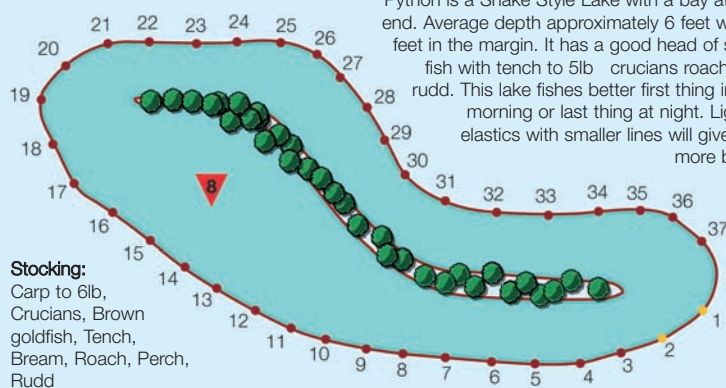

Stocking:

Carp to 15lb, Tench to 5lb, Crucians, Bream, Roach, Perch, Rudd

Best Bait:

Pellet & paste, meat or corn

Methods:

Pole, Wagglers, feeder, shallow or deep with such a variety of different pegs most methods will work on the day you must be prepared to swap and change.

python

37 Pegs, 1.7 Acres

Python is a Snake Style Lake with a bay at one end. Average depth approximately 6 feet with 3 feet in the margin. It has a good head of small fish with tench to 5lb crucians roach and rudd. This lake fishes better first thing in the morning or last thing at night. Lighter elastics with smaller lines will give you more bites.

● peg with wheelchair access

jenny's lake

50 Pegs, 5 Acres

Jenny's is the ideal Lake to take younger anglers as you can get bites all day on the pole at 4m. Bigger fish come to the lead or feeder out towards the island. Average depths from 4 feet to 6 feet.

Best Baits:

All bait will work on this lake the bigger the bait, the bigger the fish

trelawney

32 Pegs 2.3 Acres

Trelawney is designed for the waggler feeder & pole. Approximately 20m wide. Depths range from 3 feet to 7 feet plenty of fish in the margins in warmer weather. The Lake record is 192lb. No 10 to 12 elastic with 3lb to 4lb hook lengths, the bites are hard to hit! So if you sort it out let us know. - Good luck.