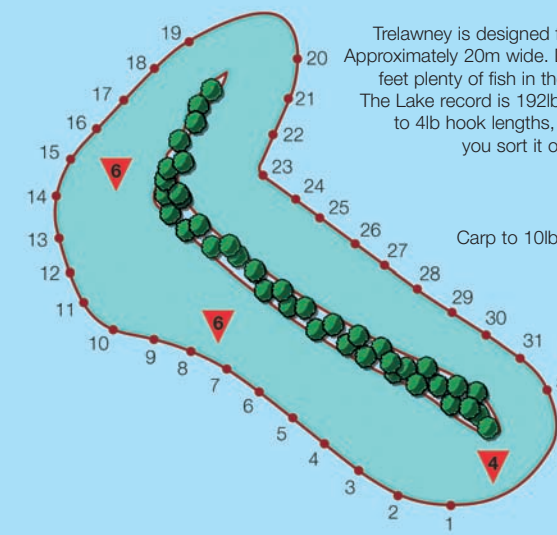

python

37 Pegs, 1.7 Acres

Python is a Snake Style Lake with a bay at one end. Average depth approximately 6 feet with 3 feet in the margin. It has a good head of small fish with tench to 5lb crucians roach and rudd. This lake fishes better first thing in the morning or last thing at night. Lighter elastics with smaller lines will give you more bites.

● peg with wheelchair access

jenny's lake

50 Pegs, 5 Acres

Jenny's is the ideal Lake to take younger anglers as you can get bites all day on the pole at 4m. Bigger fish come to the lead or feeder out towards the island. Average depths from 4 feet to 6 feet.

Stocking:

Carp to 18lb, Tench to 6lb, Bream, Crucian Carp, Roach, Perch, Rudd

Methods:

Pole and waggler ideal for the smaller fish, you will catch shallow in the warmer weather. Long pole paste, meat or corn.

Best Baits:

All bait will work on this lake the bigger the bait, the bigger the fish

trelawney

32 Pegs 2.3 Acres

Trelawney is designed for the waggler feeder & pole. Approximately 20m wide. Depths range from 3 feet to 7 feet plenty of fish in the margins in warmer weather. The Lake record is 192lb. No 10 to 12 elastic with 3lb to 4lb hook lengths, the bites are hard to hit! So if you sort it out let us know. - Good luck.