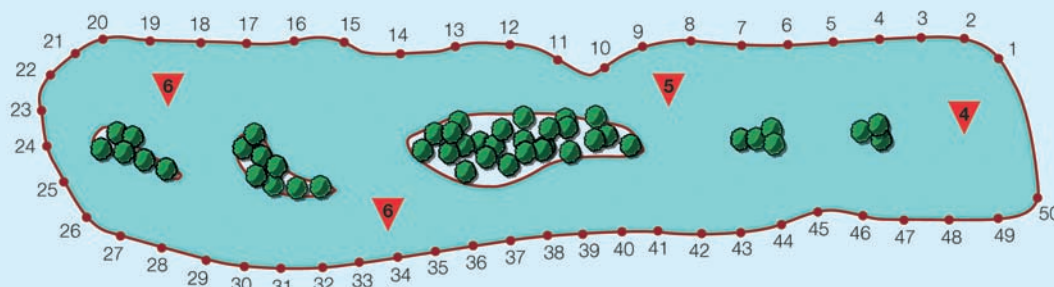

python

37 Pegs, 1.7 Acres

Python is a Snake Style Lake with a bay at one end. Average depth approximately 6 feet with 3 feet in the margin. It has a good head of small fish with tench to 5lb crucians roach and rudd. This lake fishes better first thing in the morning or last thing at night. Lighter elastics with smaller lines will give you more bites.

Stocking:

Carp to 6lb, Crucians, Brown goldfish, Tench, Bream, Roach, Perch, Rudd

Methods: Pole tight to the island in just 18 inches of water will catch better fish.

Best Baits: Chopped worm & caster, Maggot, Meat & Corn

● peg with wheelchair access

jenny's lake

50 Pegs, 5 Acres

Jenny's is the ideal Lake to take younger anglers as you can get bites all day on the pole at 4m. Bigger fish come to the lead or feeder out towards the island. Average depths from 4 feet to 6 feet.

Best Baits:

All bait will work on this lake the bigger the bait, the bigger the fish

trelawney

32 Pegs 2.3 Acres

Trelawney is designed for the waggler feeder & pole. Approximately 20m wide. Depths range from 3 feet to 7 feet plenty of fish in the margins in warmer weather. The Lake record is 192lb. No 10 to 12 elastic with 3lb to 4lb hook lengths, the bites are hard to hit! So if you sort it out let us know. - Good luck.